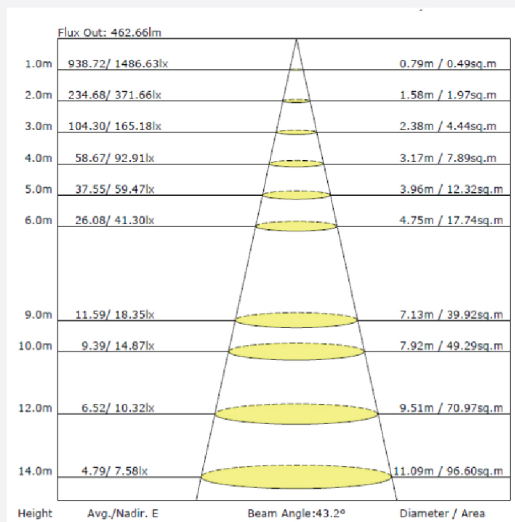

### 15W - ALUMINUM BODY

CAPTION	THE VALUE
Rated wattage	15 W
Rated current	0.3 mA
Rated Voltage	100-240V
Power Factor	50/60 Hz
Displacement Factor	0.9
Rated lumens	1740 Lm
Efficiency	116 Lm/w
Lumen Maintenance	6000h
Beam Angle	48°
Color temperature	6500 k
Consistency sdcM	<6
CRI	>80
Rated Lifetime	30000 h
Switch cycle	15000
Ta	-10~45°C
Cutout	140φ
Width	170 mm
Height	55 mm
weight	350 g
Dimming	No
Main color of the luminaire	White

#### LIGHT DISTRIBUTION CURVE