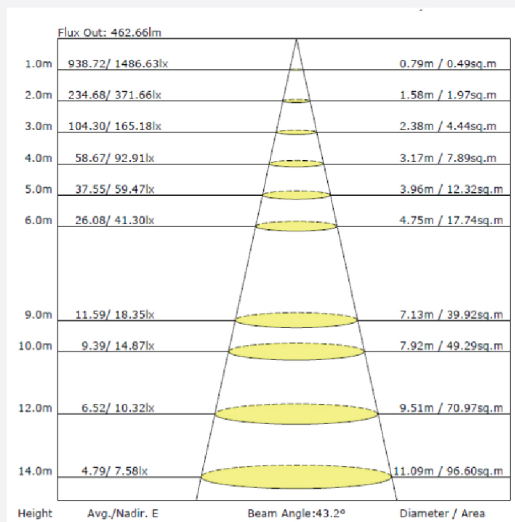

### 30W - ALUMINUM BODY

CAPTION	THE VALUE
Rated wattage	30 W
Rated current	0.3 mA
Rated Voltage	100-240V
Power Factor	50/60 Hz
Displacement Factor	0.9
Rated lumens	3050 Lm
Efficiency	101.7 Lm/w
Lumen Maintenance	6000h
Beam Angle	100°
Color temperature	4000 k
Consistency sdcn	<6
CRI	>80
Rated Lifetime	30000 h
Switch cycle	15000
Ta	-10~45°C
Cutout	200φ
Width	225 mm
Height	65 mm
weight	420 g
Dimming	No
Main color of the luminaire	White

#### LIGHT DISTRIBUTION CURVE