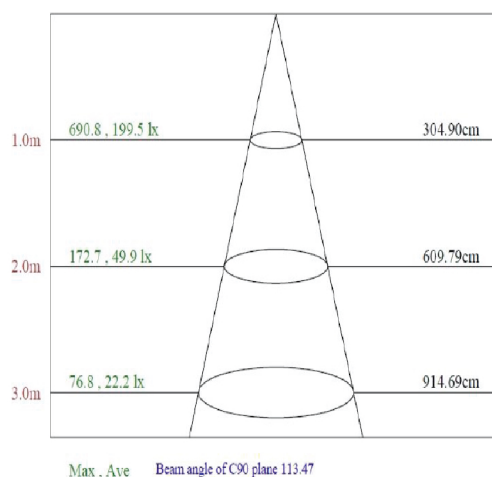

LIGHT DISTRIBUTION CURVE

CRI >80
RoSH
PF >0.9
IP 44
RoHS
Home
Ta -10~45°C

Apartment
Supermarket
Retail Store
Office
Hotel
School
Hospital