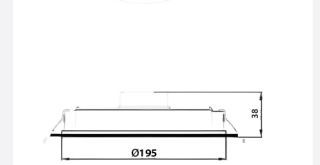

LIGHT DISTRIBUTION CURVE

CRI >80
RoSH
PF >0.9
IP 44
RoHS
Home
Ta -10~45°C

Apartment
Supermarket
Retail Store
Office
Hotel
School
Hospital