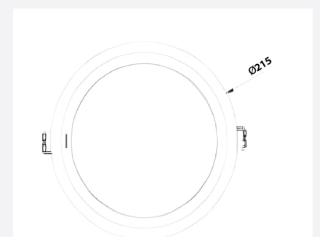

LIGHT DISTRIBUTION CURVE

CRI >80
RoSH
PF >0.9
IP 44
RoHS
Home
Ta -10~45°C

Apartment
Supermarket
Retail Store
Office
Hotel
School
Hospital