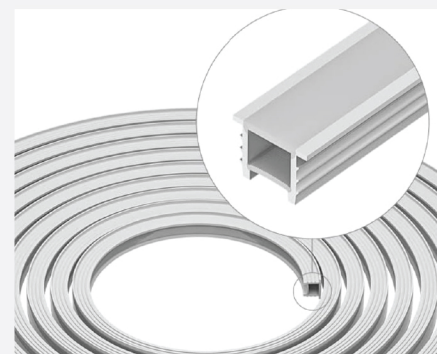

Dimensions

Suggested Installation Areas

Apartment

Supermarket

Retail Store

Office

Hotel

School

Hospital