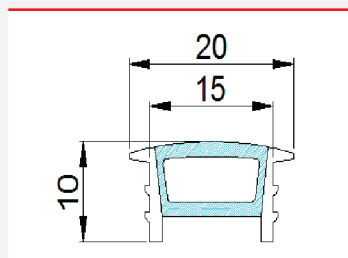

### SILICON PROFILE RECESSED SIZE 15\*10

#### How to install it

CAPTION	THE VALUE
Material	Silicon
Color	White
Thickness	2 mm
Length	2 MTR
Width	15 mm
Height	10 mm

#### Dimensions