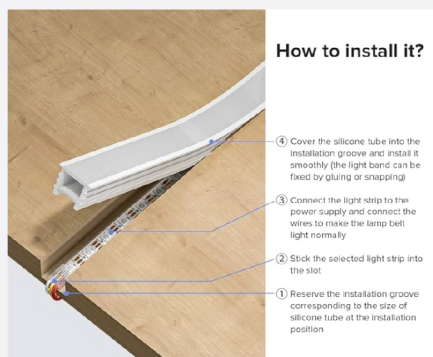

How to install it

CAPTION	THE VALUE
Material	Silicon
Color	White
Thickness	2 mm
Length	2 MTR
Width	15 mm
Height	10 mm