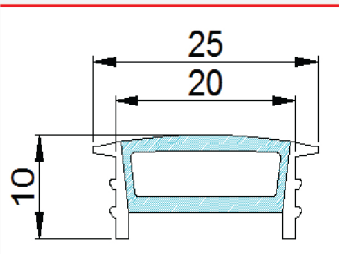

## SILICON PROFILE RECESSED SIZE 20\*10

### How to install it

CAPTION	THE VALUE
Material	Silicon
Color	White
Thickness	2 mm
Length	2 MTR
Width	20 mm
Height	10 mm

### Dimensions