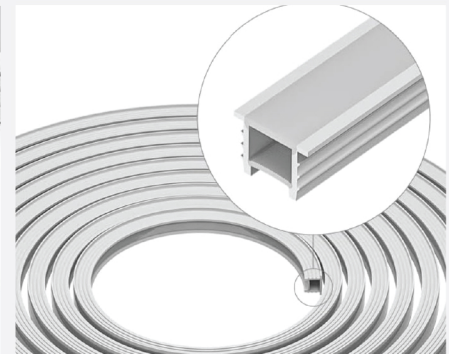

## SILICON PROFILE RECESSED SIZE 20\*10

### How to install it

CAPTION	THE VALUE
Material	Silicon
Color	White
Thickness	2 mm
Length	2 MTR
Width	20 mm
Height	10 mm

### Dimensions