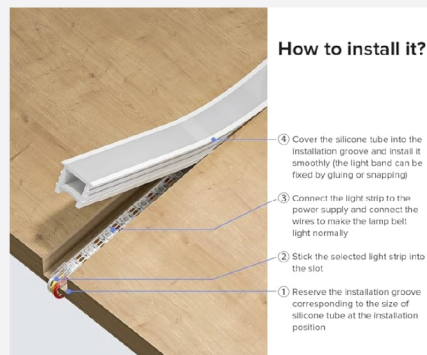

## SILICON PROFILE RECESSED SIZE 20\*10

### How to install it

CAPTION	THE VALUE
Material	Silicon
Color	White
Thickness	2 mm
Length	2 MTR
Width	20 mm
Height	10 mm