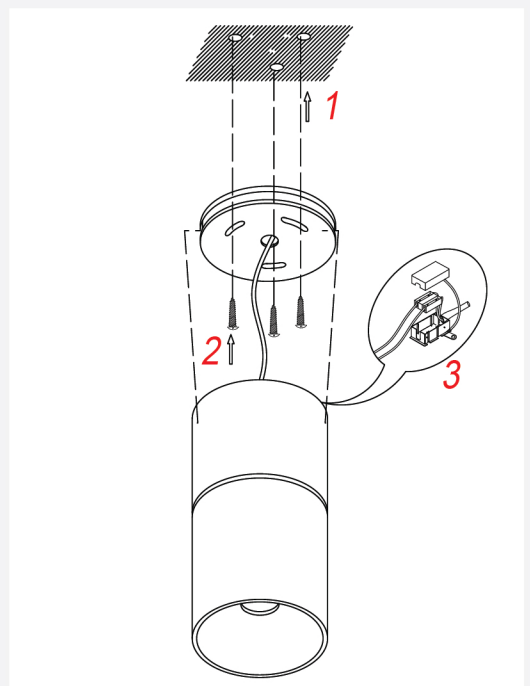

### SURFACE ADJUSTABLE SPOT LIGHT (GU-10 HOLDER)

| CAPTION   | THE VALUE            |
|-----------|----------------------|
| MATERIAL  | DIA-CASTING ALUMINUM |
| COLOR     | WHITE                |
| THICKNESS | 2 MM                 |
| HEIGHT    | 135 MM               |
| WIDTH     | 60 MM                |
| IP        | 44                   |