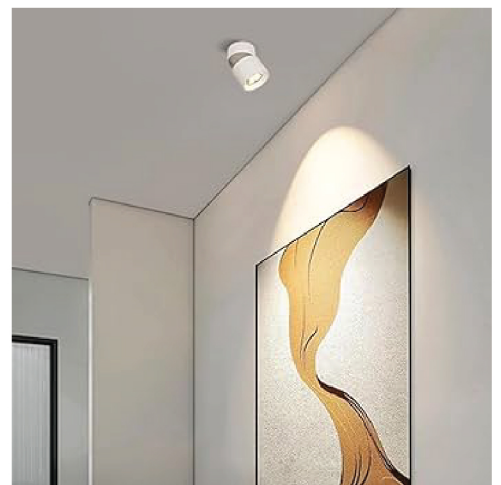

accessories

Suggested Installation Areas

Apartment

Supermarket

Retail Store

Office

Hotel

School

Hospital