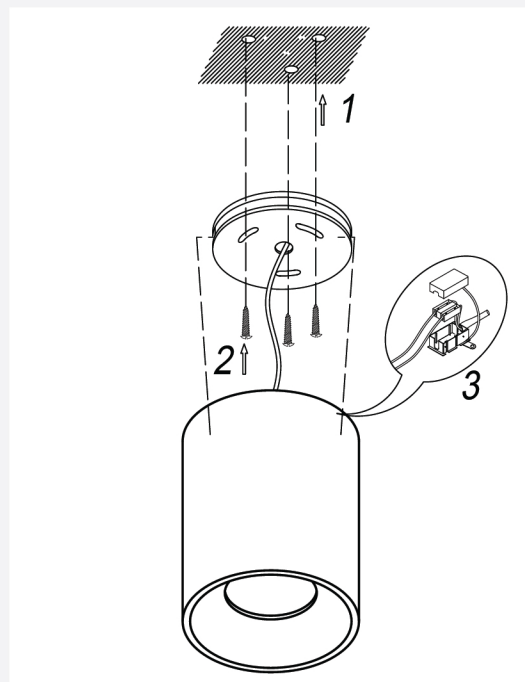

ITEM NO: 507010

SURFACE CYLINDER DOWNLIGHT (GU-10 HOLDER)

CAPTION	THE VALUE
MATERIAL	DIA-CASTING ALUMINUM
COLOR	BLACK
THICKNESS	2 MM
HEIGHT	90 MM
WIDTH	70 MM
IP	65

Areas of application:

- > General outdoor illumination
- > Decorative illumination
- > Private living areas

Super protection:

- > It is made of very safe materials, so it is environmentally friendly
- Provides flexibility in installation and ease of installation.

accessories

HONEY COMB

Suggested Installation Areas