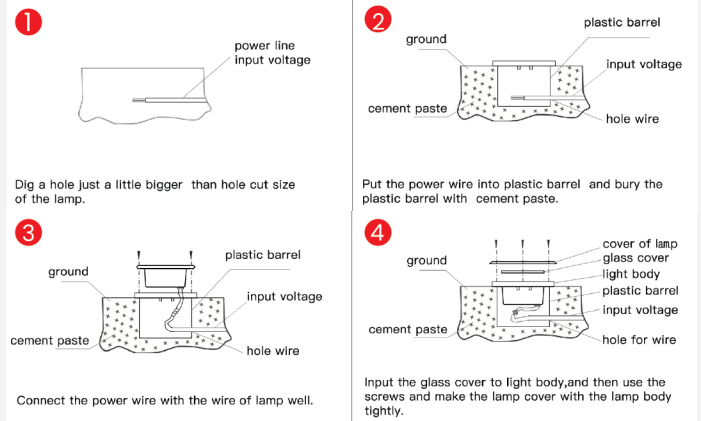

ITEM NO: 500031

UNDERGROUND UP-LIGHT 18W

BEAM ANGLE: 24°

Accessories

Installation Drawing

Areas of application:

- > General outdoor illumination

Super protection:

- > It is made of very safe materials, so it is environmentally friendly Provides flexibility in installation and ease of installation.

CAPTION	THE VALUE
MATERIAL	20ISS COVER*ALU BODY
CHIP	BRIDGELUX
SIZE	200*90 MM
CUTOUT	185*90 MM
LED QUANTITY	18 PCS
RATED POWER	18 W
INPUT VOLTAGE	AC85 - 265
LIGHT COLOR	3000K
CRI	>80
BEAM ANGLE	24°
GLASS SURFACE TEMPERATURE	40°C
LED LIFETIME	>30000H
PROTECTION GRADE	IP65