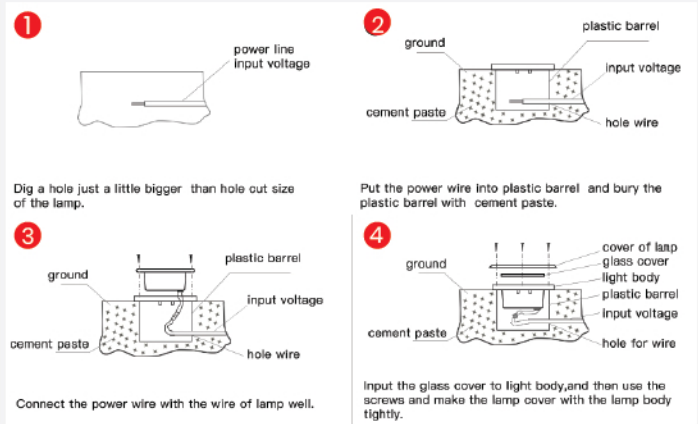

OUTDOOR FITTINGS

Data Sheet

NEWPOWER[®]

ITEM NO: 500030

UNDERGROUND UP-LIGHT 1W

BEAM ANGLE: 10°

Accessories

Installation Drawing

CAPTION	THE VALUE
MATERIAL	201SS COVER*ALU BODY
CHIP	BRIDGELUX
SIZE	42*63 MM
CUTOUT	36*83 MM
LED QUANTITY	1 PCS
RATED POWER	1 W
INPUT VOLTAGE	AC85 - 265
LIGHT COLOR	3000K
CRI	>80
BEAM ANGLE	10°
GLASS SURFACE TEMPERATURE	40°C
LED LIFETIME	>30000H
PROTECTION GRADE	IP65