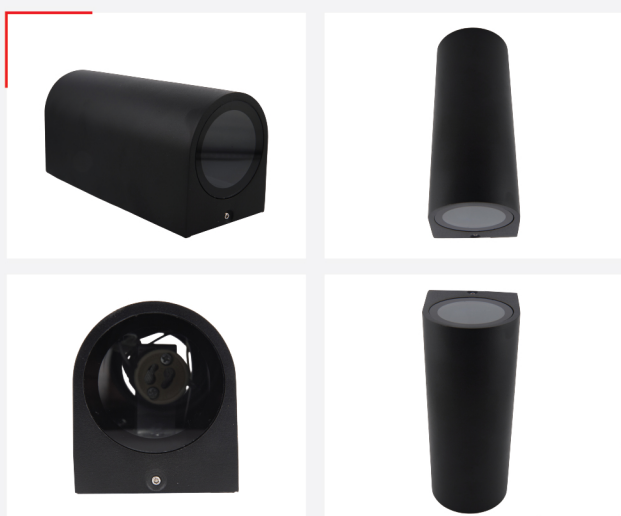

ITEM NO: 115007

WALL-UP-DOWN ROUND BLACK-GU10 LAMP IP65

| CAPTION | THE VALUE |
|-----------|----------------------|
| MATERIAL | DIA-CASTING ALUMINUM |
| COLOR | BLACK |
| THICKNESS | 1.5 MM |
| HEIGHT | 155 MM |
| WIDTH | 65 MM |
| DEPTH | 75 MM |
| IP | 65 |

Areas of application:

- > General outdoor illumination
- > Decorative illumination
- > Private living areas

Super protection:

- > It is made of very safe materials, so it is environmentally friendly
- Provides flexibility in installation and ease of installation.