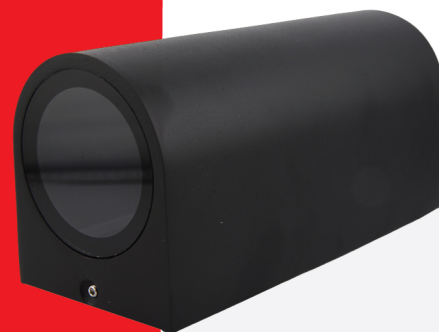

ITEM NO: 115007

WALL-UP-DOWN ROUND BLACK-GU10 LAMP IP65

| CAPTION | THE VALUE |
|-----------|----------------------|
| MATERIAL | DIA-CASTING ALUMINUM |
| COLOR | BLACK |
| THICKNESS | 1.5 MM |
| HEIGHT | 155 MM |
| WIDTH | 65 MM |
| DEPTH | 75 MM |
| IP | 65 |

Areas of application:

- > General outdoor illumination
- > Decorative illumination
- > Private living areas

Super protection:

- > It is made of very safe materials, so it is environmentally friendly
- Provides flexibility in installation and ease of installation.