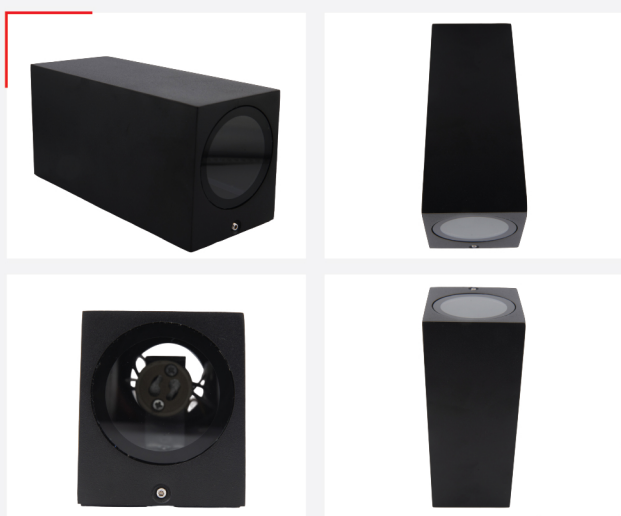

ITEM NO: 115013

WALL-UP-DOWN SQUARE BLACK-GU10 LAMP IP65

CAPTION	THE VALUE
MATERIAL	DIA-CASTING ALUMINUM
COLOR	BLACK
THICKNESS	1.5 MM
HEIGHT	155 MM
WIDTH	65 MM
DEPTH	75 MM
IP	65

Areas of application:

- > General outdoor illumination
- > Decorative illumination
- > Private living areas