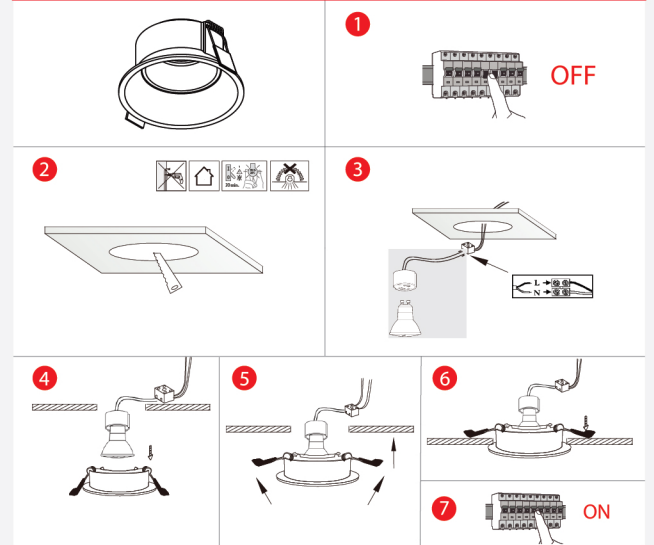

ITEM NO: 508847

ANTI-GLARE FRAME

ADJUSTABLE WHITE FULL ALUMINUM

CAPTION	THE VALUE
MATERIAL	DIA-CASTING ALUMINUM
COLOR	WHITE
THICKNESS	2 MM
CUT HOLE	70 MM
SIZE	88*45 MM

Recessed Frames General Instruction drawing