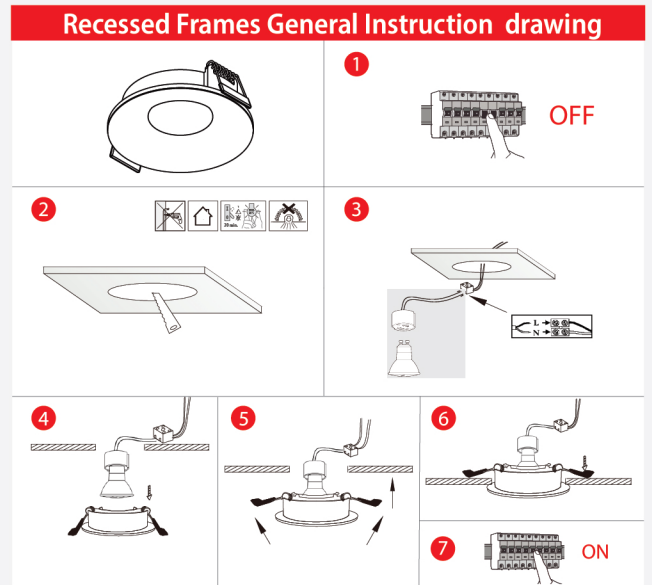

ITEM NO: 107187

**ANTI-GLARE FRAME
BLACK / BLACK**

CAPTION	THE VALUE
MATERIAL	PC (POLYCARBONATE)
COLOR	BLACK/BLACK
THICKNESS	2 MM
CUT HOLE	70 MM
SIZE	90*33 MM

Areas of application:

- > General indoor illumination
- > Decorative illumination
- > Private living areas