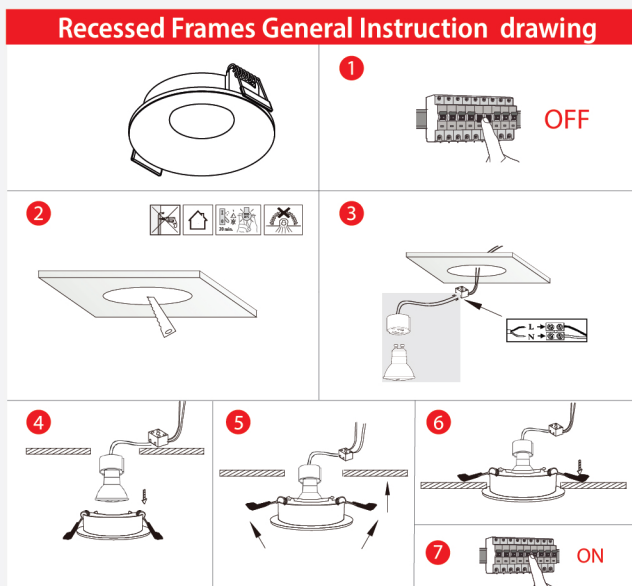

ITEM NO: 107111

**ANTI-GLARE FRAME
BLACK / GREY
(SMALL TRIM)**

CAPTION	THE VALUE
MATERIAL	PC (POLYCARBONATE)
COLOR	BLACK/GREY
THICKNESS	2 MM
CUT HOLE	70 MM
SIZE	84*33 MM

Areas of application:

- > General indoor illumination
- > Decorative illumination
- > Private living areas