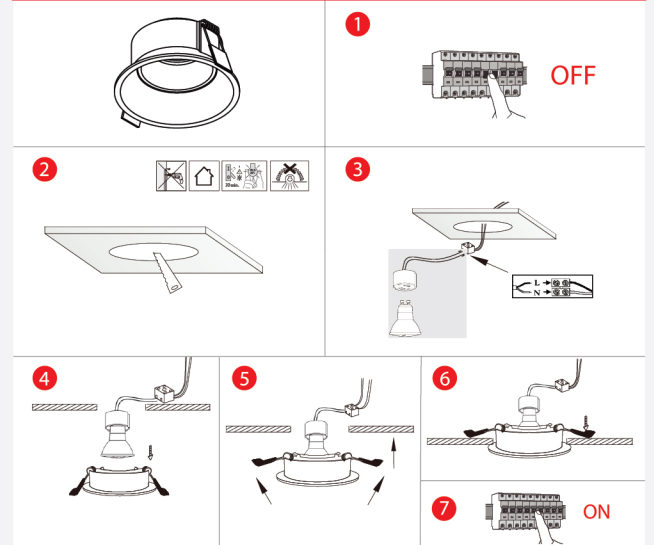

ITEM NO: 508846

ANTI-GLARE FRAME
WHITE FULL ALUMINUM

CAPTION	THE VALUE
MATERIAL	DIA-CASTING ALUMINUM
COLOR	WHITE
THICKNESS	2 MM
CUT HOLE	70 MM
SIZE	85*45 MM

Recessed Frames General Instruction drawing

Areas of application:

- > General indoor illumination
- > Decorative illumination
- > Private living areas

Super protection:

- > It is made of very safe materials, so it is environmentally friendly
- Provides flexibility in installation and ease of installation.