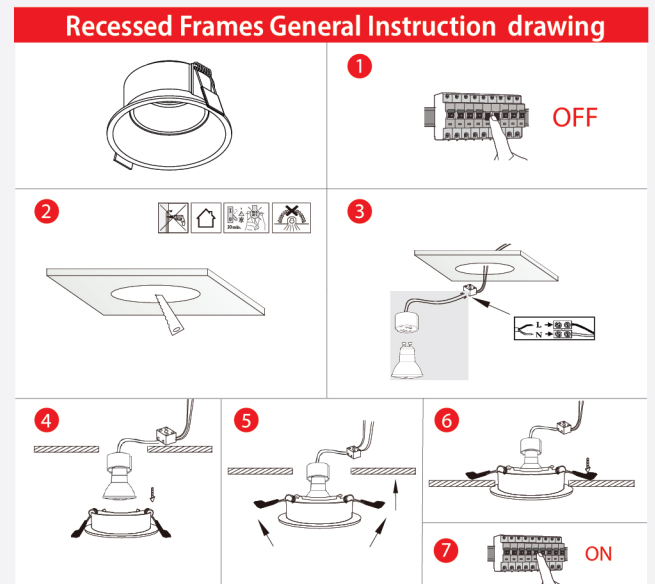

ITEM NO: 507005

ANTI-GLARE FRAME (IP65) WHITE FULL ALUMINUM

CAPTION	THE VALUE
MATERIAL	DIA-CASTING ALUMINUM
COLOR	WHITE
THICKNESS	2 MM
CUT HOLE	60 MM
SIZE	70*35 MM

Areas of application:

- > General outdoor illumination
- > Decorative illumination
- > Private living areas

Super protection:

- > It is made of very safe materials, so it is environmentally friendly
- Provides flexibility in installation and ease of installation.

accessories

HONEY COMB

Suggested Installation Areas