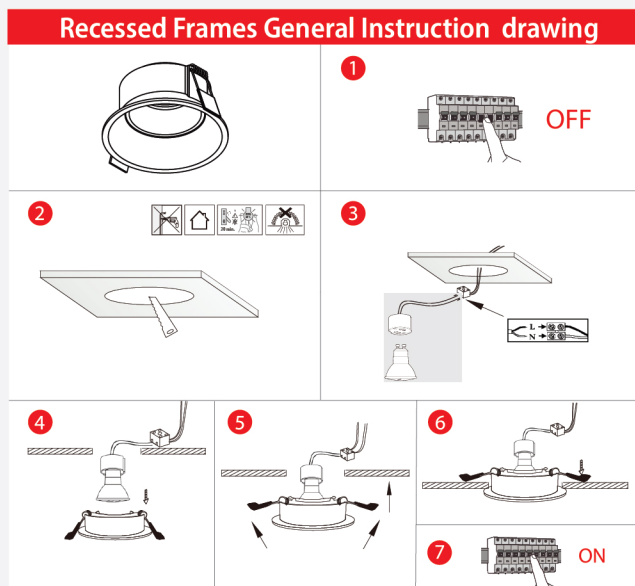

ITEM NO: 107306

**ANTI-GLARE FRAME
WHITE FULL ALUMINUM
(LAMP CHANGEABLE FROM DOWN)**

CAPTION	THE VALUE
MATERIAL	DIA-CASTING ALUMINUM
COLOR	WHITE
THICKNESS	2 MM
CUT HOLE	75 MM
SIZE	90*45 MM
IP	65

Areas of application: