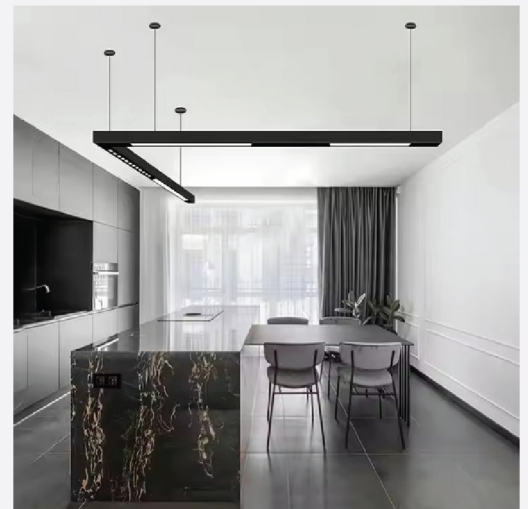

Suggested Installation Areas

Apartment

Supermarket

Retail Store

Office

Hotel

School

Hospital