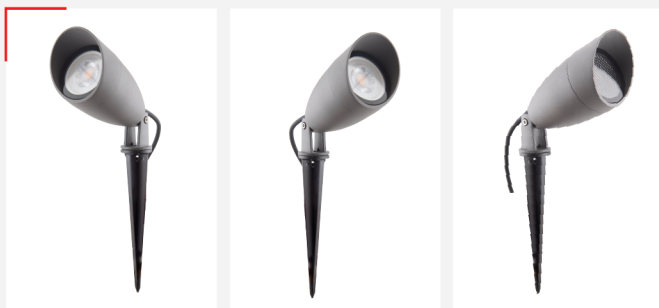

# ITEM NO: 507024 G

## SPIKE SPOT LIGHT (GU10 BLUB) IP65

CAPTION	THE VALUE
MATERIAL	DIA-CASTING ALUMINUM
COLOR	GRAY
THICKNESS	6 MM
SIZE	150*60 MM
IP	65

### accessories

HONEY COMB