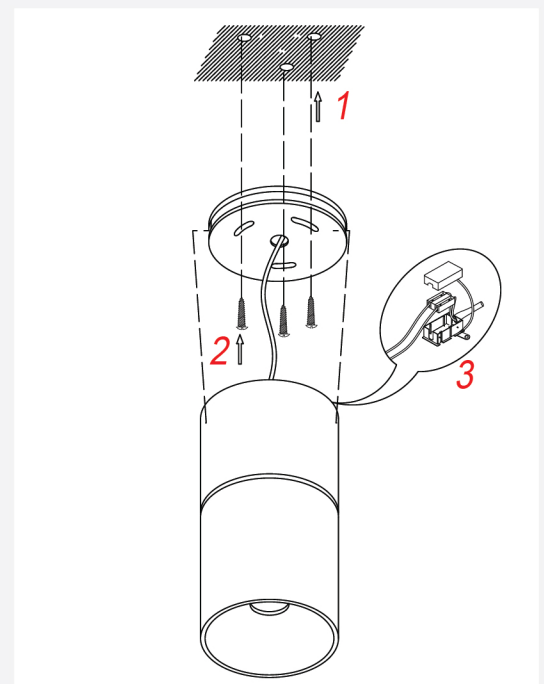

## SURFACE ADJUSTABLE SPOT LIGHT (GU-10 HOLDER)

CAPTION	THE VALUE
MATERIAL	DIA-CASTING ALUMINUM
COLOR	BLACK
THICKNESS	2 MM
HEIGHT	135 MM
WIDTH	60 MM
IP	44