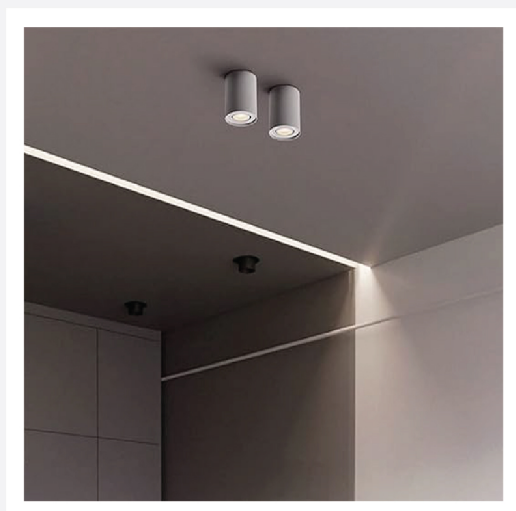

ITEM NO: 507010G

SURFACE CYLINDER DOWNLIGHT (GU-10 HOLDER)

CAPTION	THE VALUE
MATERIAL	DIA-CASTING ALUMINUM
COLOR	GRAY
THICKNESS	2 MM
HEIGHT	90 MM
WIDTH	70 MM
IP	65

Areas of application:

- > General outdoor illumination
- > Decorative illumination
- > Private living areas

Super protection:

- > It is made of very safe materials, so it is environmentally friendly
- Provides flexibility in installation and ease of installation.

accessories

HONEY COMB

Suggested Installation Areas