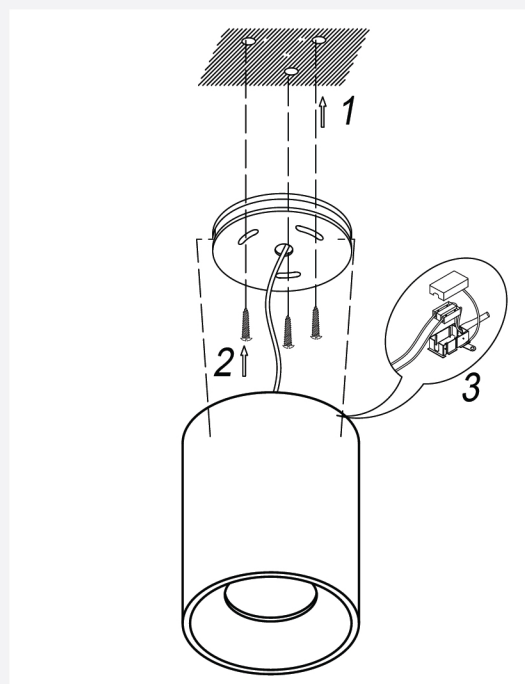

ITEM NO: 507010G

SURFACE CYLINDER DOWNLIGHT (GU-10 HOLDER)

CAPTION	THE VALUE
MATERIAL	DIA-CASTING ALUMINUM
COLOR	GRAY
THICKNESS	2 MM
HEIGHT	90 MM
WIDTH	70 MM
IP	65

Areas of application:

- > General outdoor illumination
- > Decorative illumination
- > Private living areas

Super protection:

- > It is made of very safe materials, so it is environmentally friendly
- Provides flexibility in installation and ease of installation.

accessories

HONEY COMB

Suggested Installation Areas