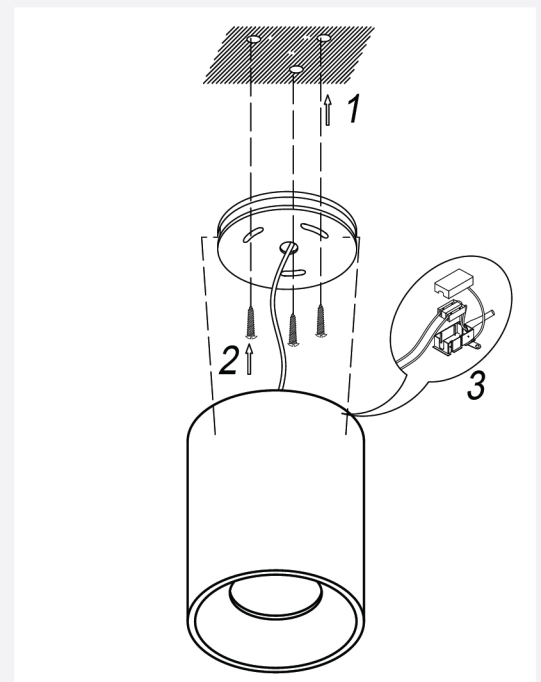

## SURFACE CYLINDER DOWNLIGHT (GU-10 HOLDER)

CAPTION	THE VALUE
MATERIAL	DIA-CASTING ALUMINUM
COLOR	WHITE
THICKNESS	2 MM
HEIGHT	90 MM
WIDTH	70 MM
IP	65