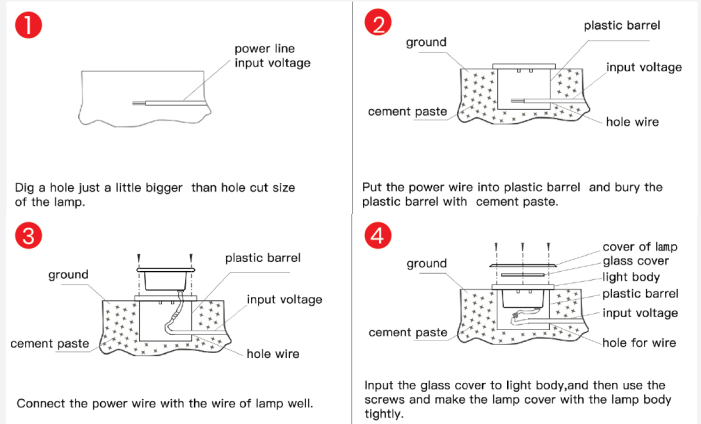

ITEM NO: 500014NB

UNDERGROUND UP-LIGHT 3W

BEAM ANGLE: 10°

Accessories

Installation Drawing

CAPTION	THE VALUE
MATERIAL	201SS COVER*ALU BODY
CHIP	BRIDGELUX
SIZE	62*90 MM
CUTOUT	56*90 MM
LED QUANTITY	1 PCS
RATED POWER	3W
INPUT VOLTAGE	AC85 - 265
LIGHT COLOR	3000K
CRI	>80
BEAM ANGLE	10°
GLASS SURFACE TEMPERATURE	40°C
LED LIFETIME	>30000H
PROTECTION GRADE	IP65

Areas of application:

- > General outdoor illumination

Super protection:

- > It is made of very safe materials, so it is environmentally friendly
- Provides flexibility in installation and ease of installation.