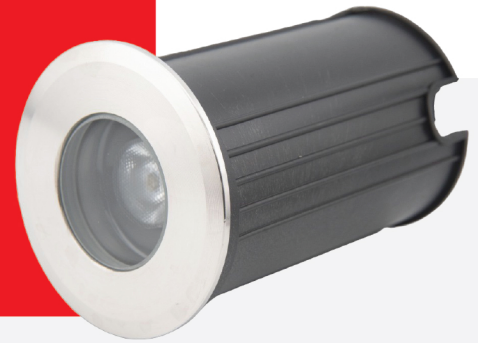

ITEM NO: 500014NB

UNDERGROUND UP-LIGHT 3W

BEAM ANGLE: 10°

Accessories

Installation Drawing

CAPTION	THE VALUE
MATERIAL	201SS COVER*ALU BODY
CHIP	BRIDGELUX
SIZE	62*90 MM
CUTOUT	56*90 MM
LED QUANTITY	1 PCS
RATED POWER	3W
INPUT VOLTAGE	AC85 - 265
LIGHT COLOR	3000K
CRI	>80
BEAM ANGLE	10°
GLASS SURFACE TEMPERATURE	40°C
LED LIFETIME	>30000H
PROTECTION GRADE	IP65

Areas of application:

- > General outdoor illumination

Super protection:

- > It is made of very safe materials, so it is environmentally friendly
- Provides flexibility in installation and ease of installation.