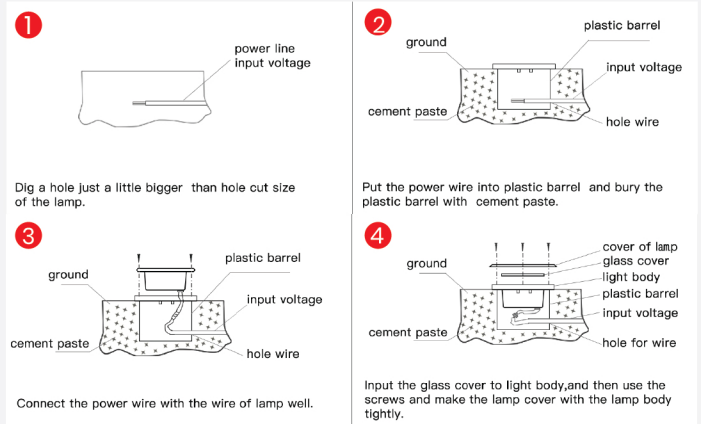

ITEM NO: 500014

UNDERGROUND UP-LIGHT 3W

BEAM ANGLE: 15°

Accessories

Installation Drawing

CAPTION	THE VALUE
MATERIAL	201SS COVER*ALU BODY
CHIP	BRIDGELUX
SIZE	62*90 MM
CUTOUT	56*90 MM
LED QUANTITY	1 PCS
RATED POWER	3W
INPUT VOLTAGE	AC85 - 265
LIGHT COLOR	3000K
CRI	>80
BEAM ANGLE	15°
GLASS SURFACE TEMPERATURE	40°C
LED LIFETIME	>30000H
PROTECTION GRADE	IP65

Areas of application:

- > General outdoor illumination

Super protection:

- > It is made of very safe materials, so it is environmentally friendly
- Provides flexibility in installation and ease of installation.