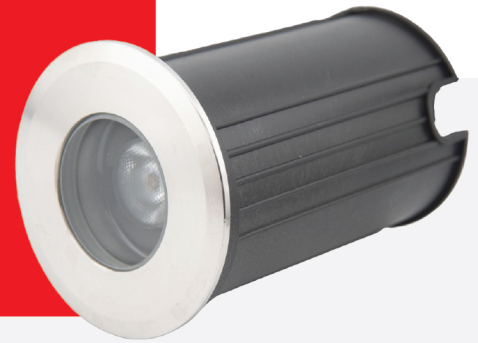

ITEM NO: 500014

UNDERGROUND UP-LIGHT 3W

BEAM ANGLE: 15°

Accessories

Installation Drawing

CAPTION	THE VALUE
MATERIAL	201SS COVER*ALU BODY
CHIP	BRIDGELUX
SIZE	62*90 MM
CUTOUT	56*90 MM
LED QUANTITY	1 PCS
RATED POWER	3W
INPUT VOLTAGE	AC85 - 265
LIGHT COLOR	3000K
CRI	>80
BEAM ANGLE	15°
GLASS SURFACE TEMPERATURE	40°C
LED LIFETIME	>30000H
PROTECTION GRADE	IP65

Areas of application:

- > General outdoor illumination

Super protection:

- > It is made of very safe materials, so it is environmentally friendly
- Provides flexibility in installation and ease of installation.