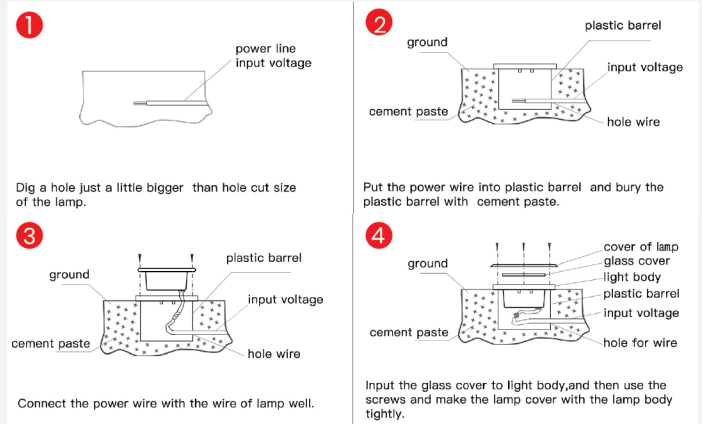

### Installation Drawing

CAPTION	THE VALUE
MATERIAL	20ISS COVER*ALU BODY
CHIP	BRIDGELUX
SIZE	120*90 MM
CUTOUT	108*90 MM
LED QUANTITY	6 PCS
RATED POWER	6W
INPUT VOLTAGE	AC85 - 265
LIGHT COLOR	3000K
CRI	>80
BEAM ANGLE	24°
GLASS SURFACE TEMPERATURE	40°C
LED LIFETIME	>30000H
PROTECTION GRADE	IP65