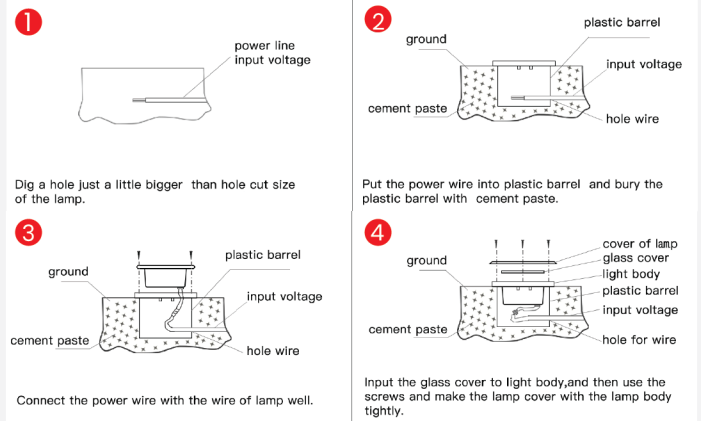

ITEM NO: 500016

UNDERGROUND UP-LIGHT 9W

BEAM ANGLE: 24°

Accessories

Installation Drawing

CAPTION	THE VALUE
MATERIAL	20ISS COVER*ALU BODY
CHIP	BRIDGELUX
SIZE	150*90 MM
CUTOUT	125*90 MM
LED QUANTITY	9 PCS
RATED POWER	9 W
INPUT VOLTAGE	AC85 - 265
LIGHT COLOR	3000K
CRI	>80
BEAM ANGLE	24°
GLASS SURFACE TEMPERATURE	40°C
LED LIFETIME	>30000H
PROTECTION GRADE	IP65

Areas of application:

- > General outdoor illumination

Super protection:

- > It is made of very safe materials, so it is environmentally friendly
- Provides flexibility in installation and ease of installation.