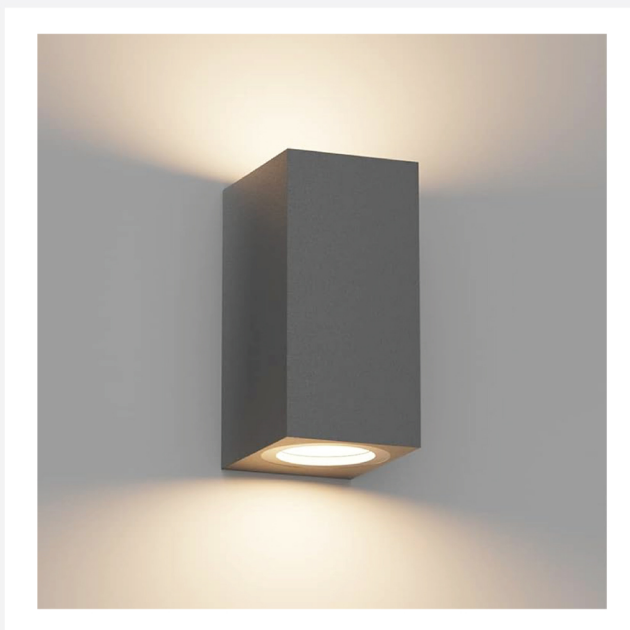

Suggested Installation Areas

Apartment

Supermarket

Retail Store

Office

Hotel

School

Hospital